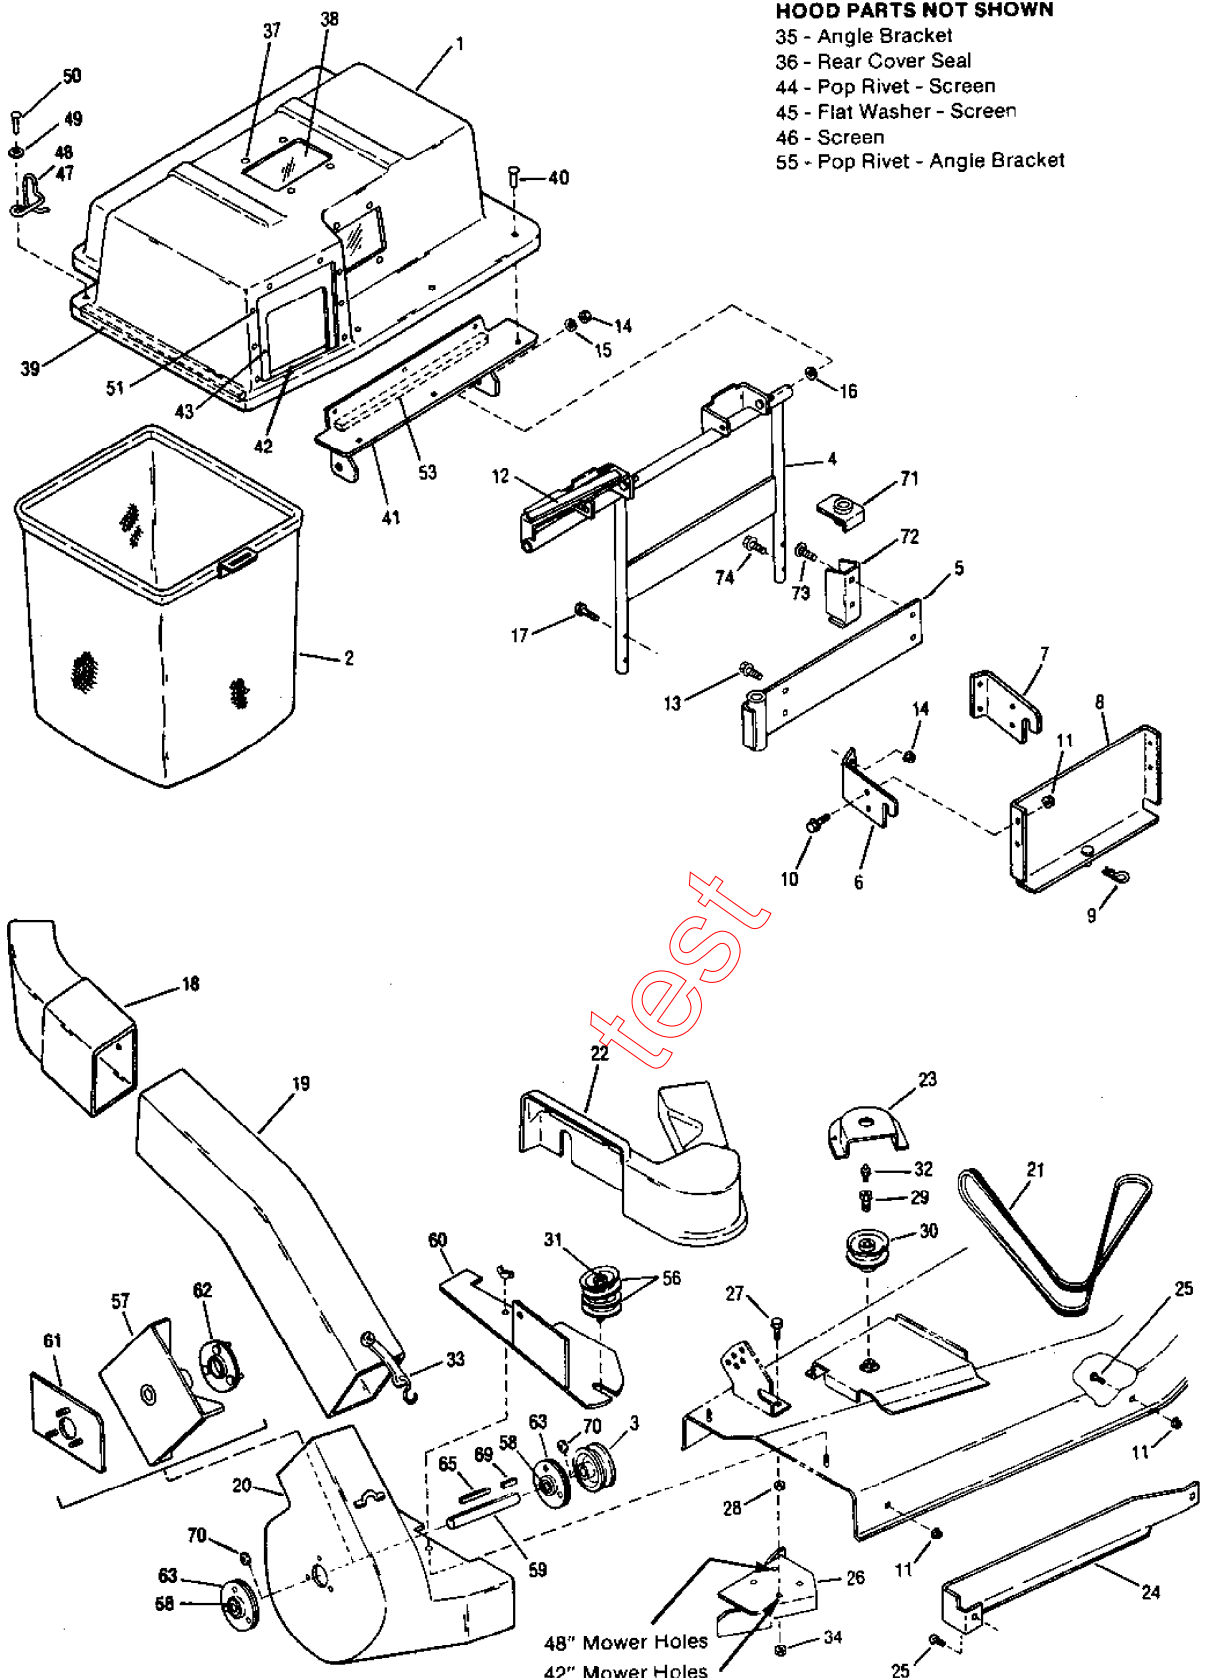

- HOOD PARTS NOT SHOWN**
 35 - Angle Bracket
 36 - Rear Cover Seal
 44 - Pop Rivet - Screen
 45 - Flat Washer - Screen
 46 - Screen
 55 - Pop Rivet - Angle Bracket

48" Mower Holes
 42" Mower Holes

Section: GRASS COLLECTOR-TRAC ART.NO 13-8940-11 (w. fan)